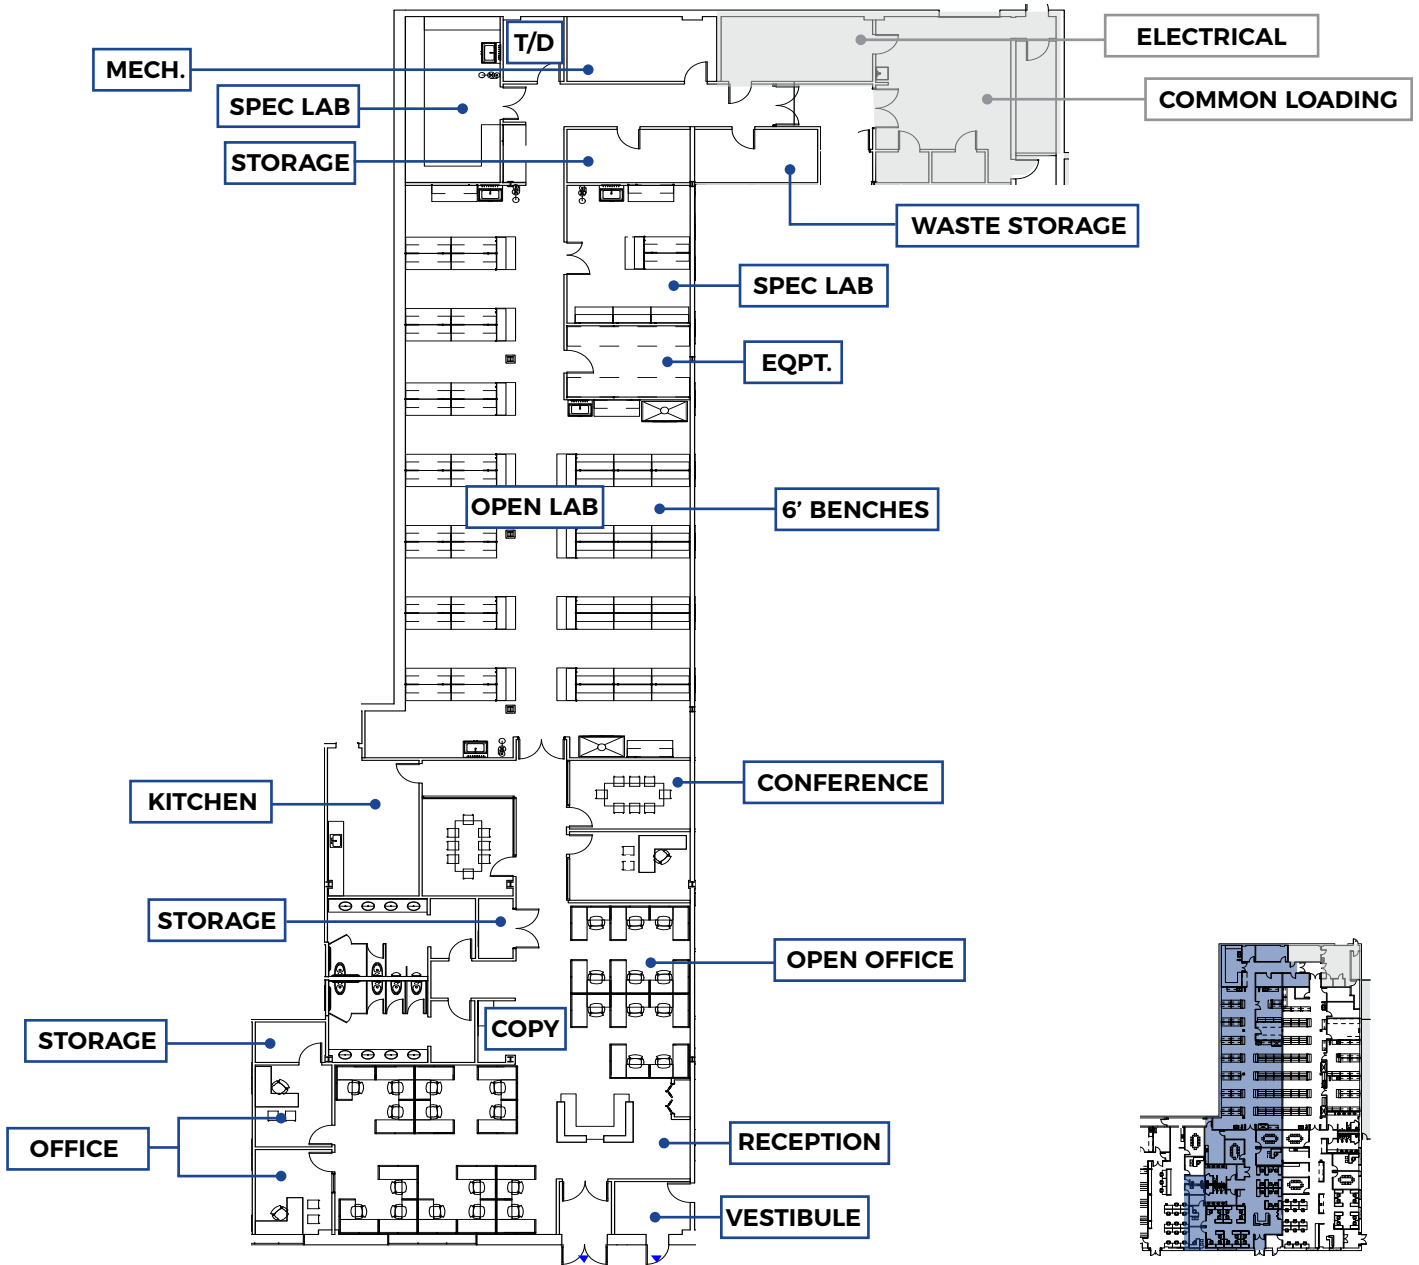

19-31 NEEDHAM STREET

NEWTON, MA

SPEC SUITE 104 • 9,733 RSF

Floor Plan measurements are approximate and are for illustrative purposes only. While we do not doubt the floor plans accuracy, we make no guarantee, warranty or representation as to the accuracy and completeness of the floor plan.