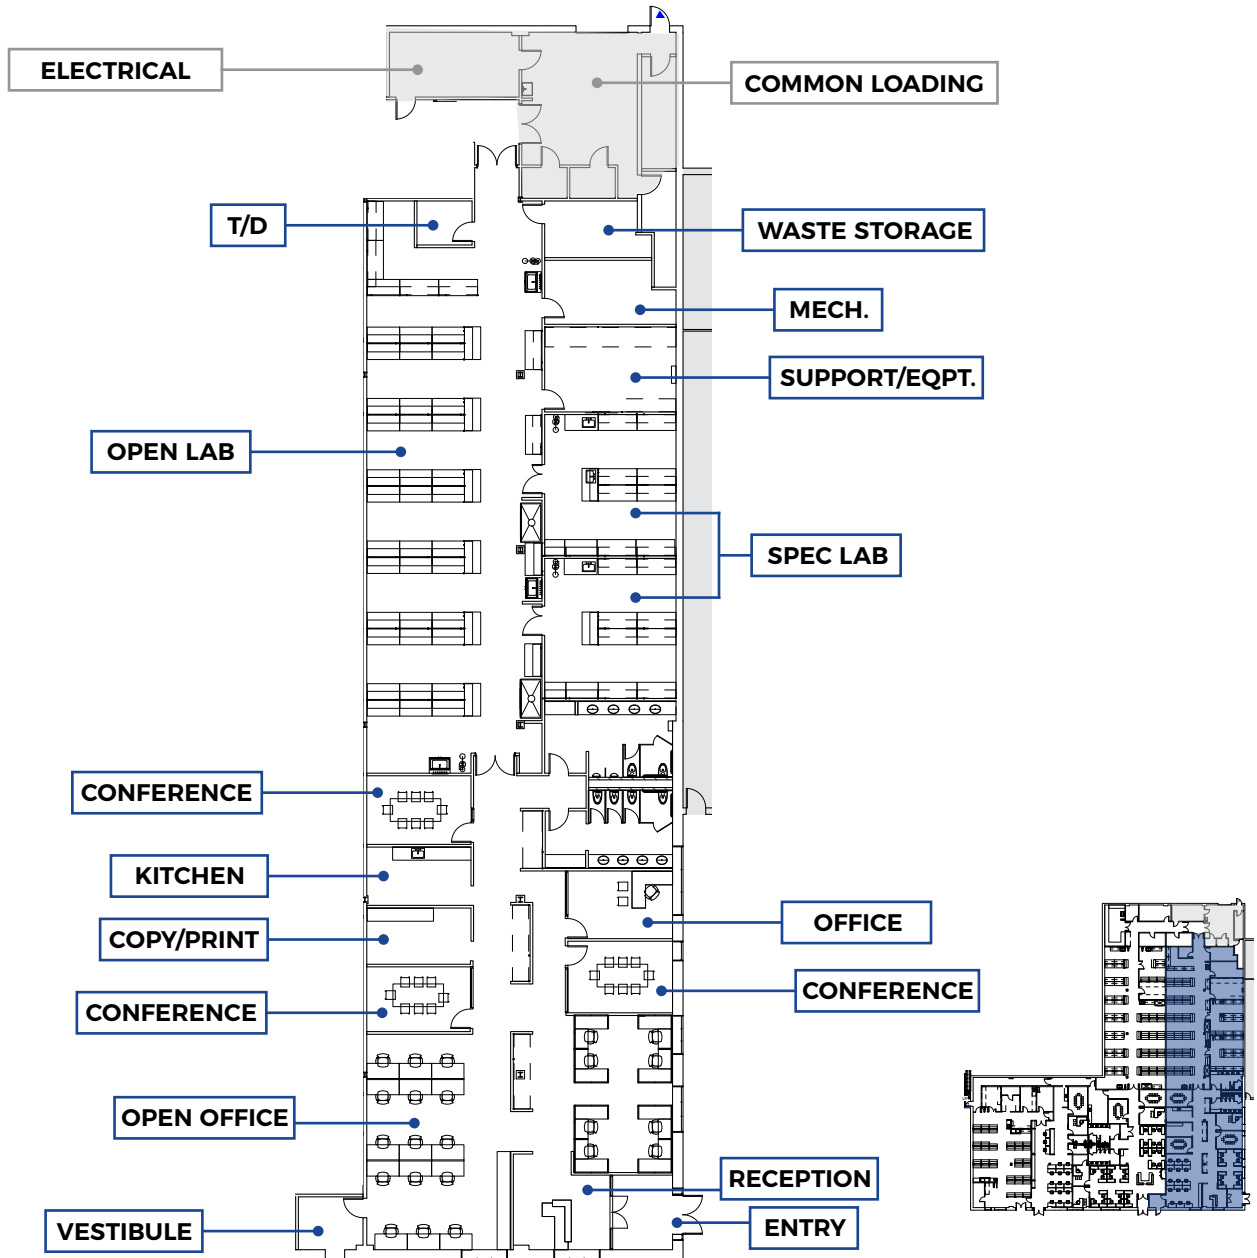

# 19-31 NEEDHAM STREET

NEWTON, MA

## SPEC SUITE 105 • 8,473 RSF

Floor Plan measurements are approximate and are for illustrative purposes only. While we do not doubt the floor plans accuracy, we make no guarantee, warranty or representation as to the accuracy and completeness of the floor plan.