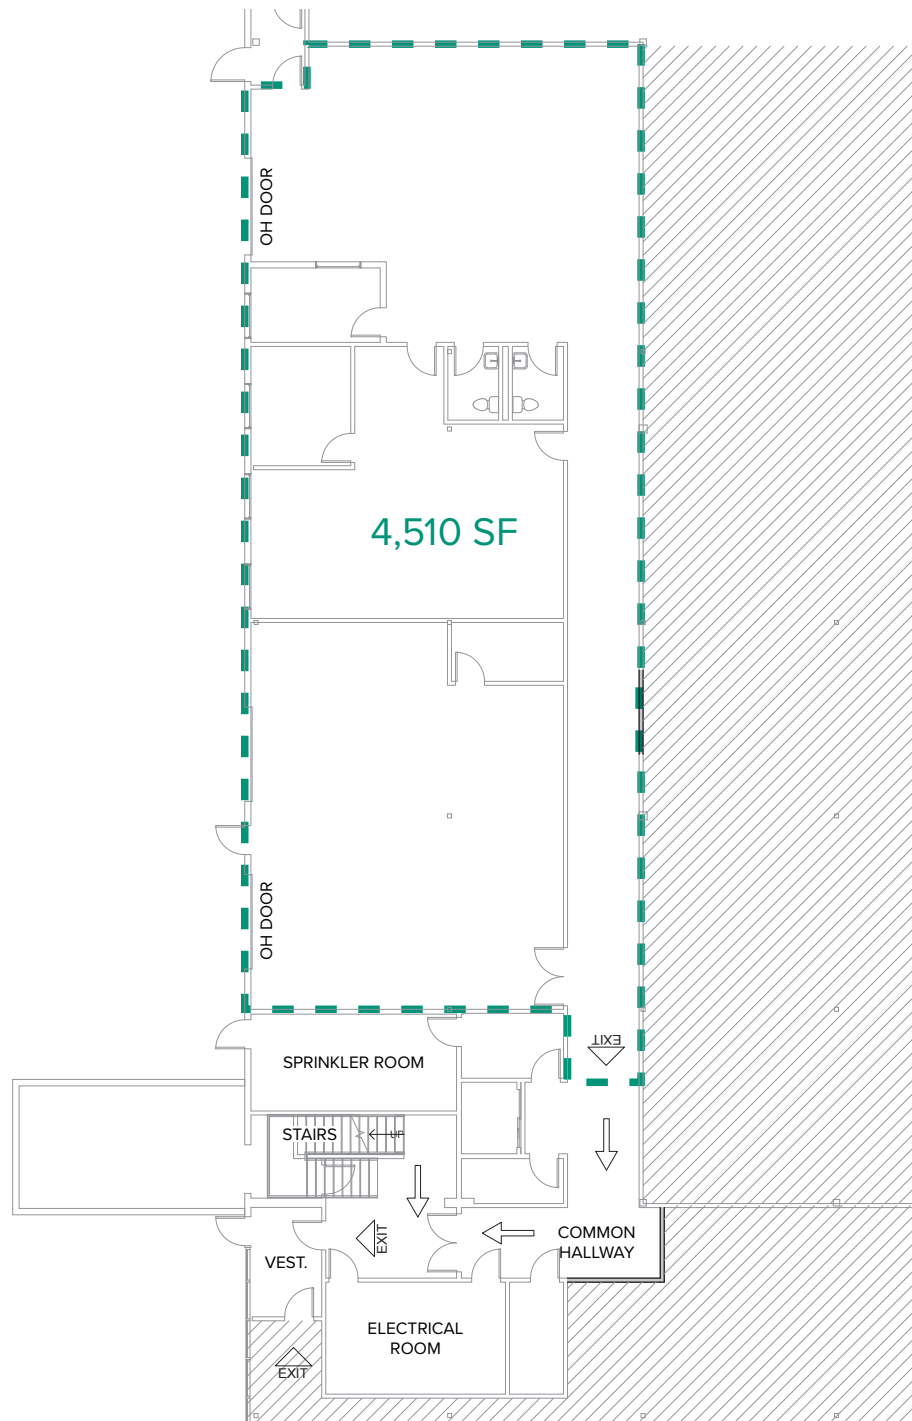

300 JUBILEE DRIVE

CENTENNIAL PARK | PEABODY, MA

Floor Plan measurements are approximate and are for illustrative purposes only. While we do not doubt the floor plans accuracy, we make no guarantee, warranty or representation as to the accuracy and completeness of the floor plan.