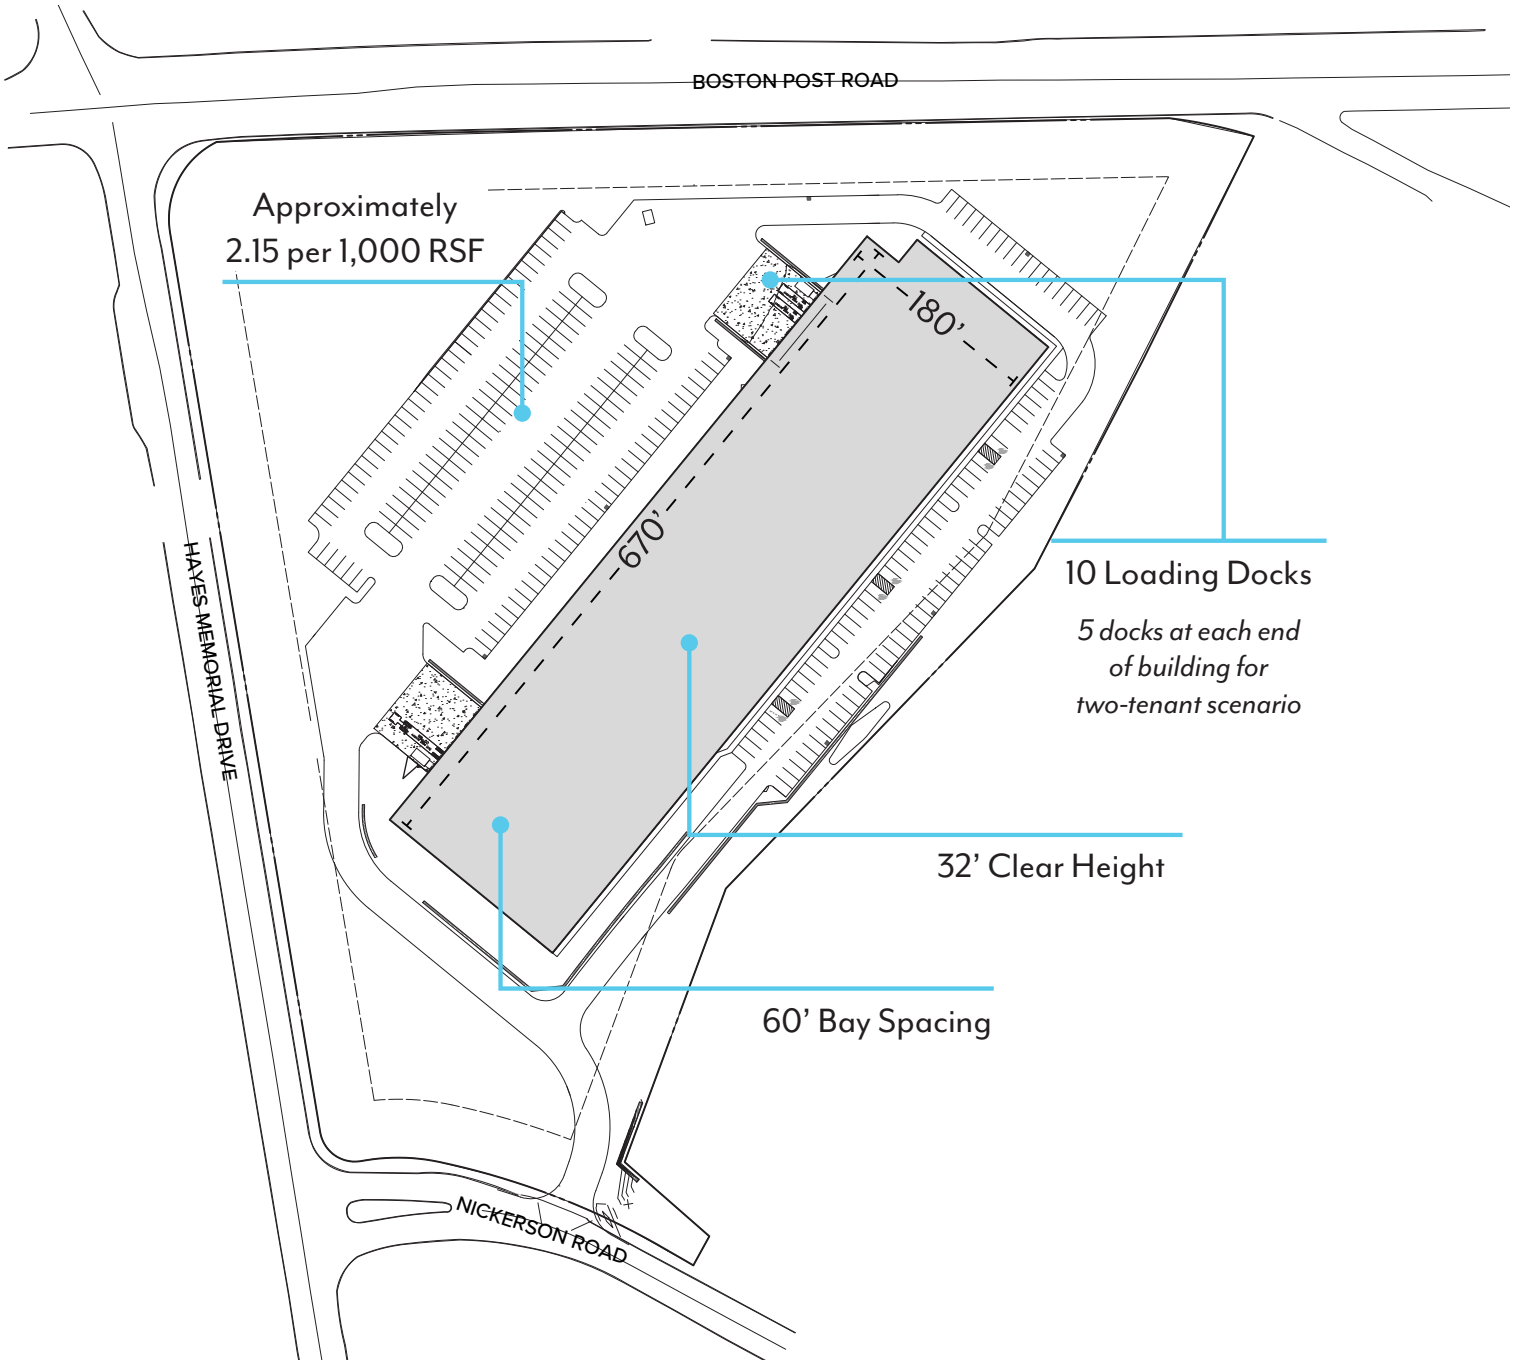

NEW 120,000 RSF SPECULATIVE DEVELOPMENT

1000 NICKERSON

MARLBOROUGH, MA

**LINCOLN
PROPERTY
COMPANY**

TIM LATHAM
Senior Vice President
617.951.4104
tlatham@lpc.com

CHRIS DEVAUX
Vice President
617.951.4124
cdevaux@lpc.com