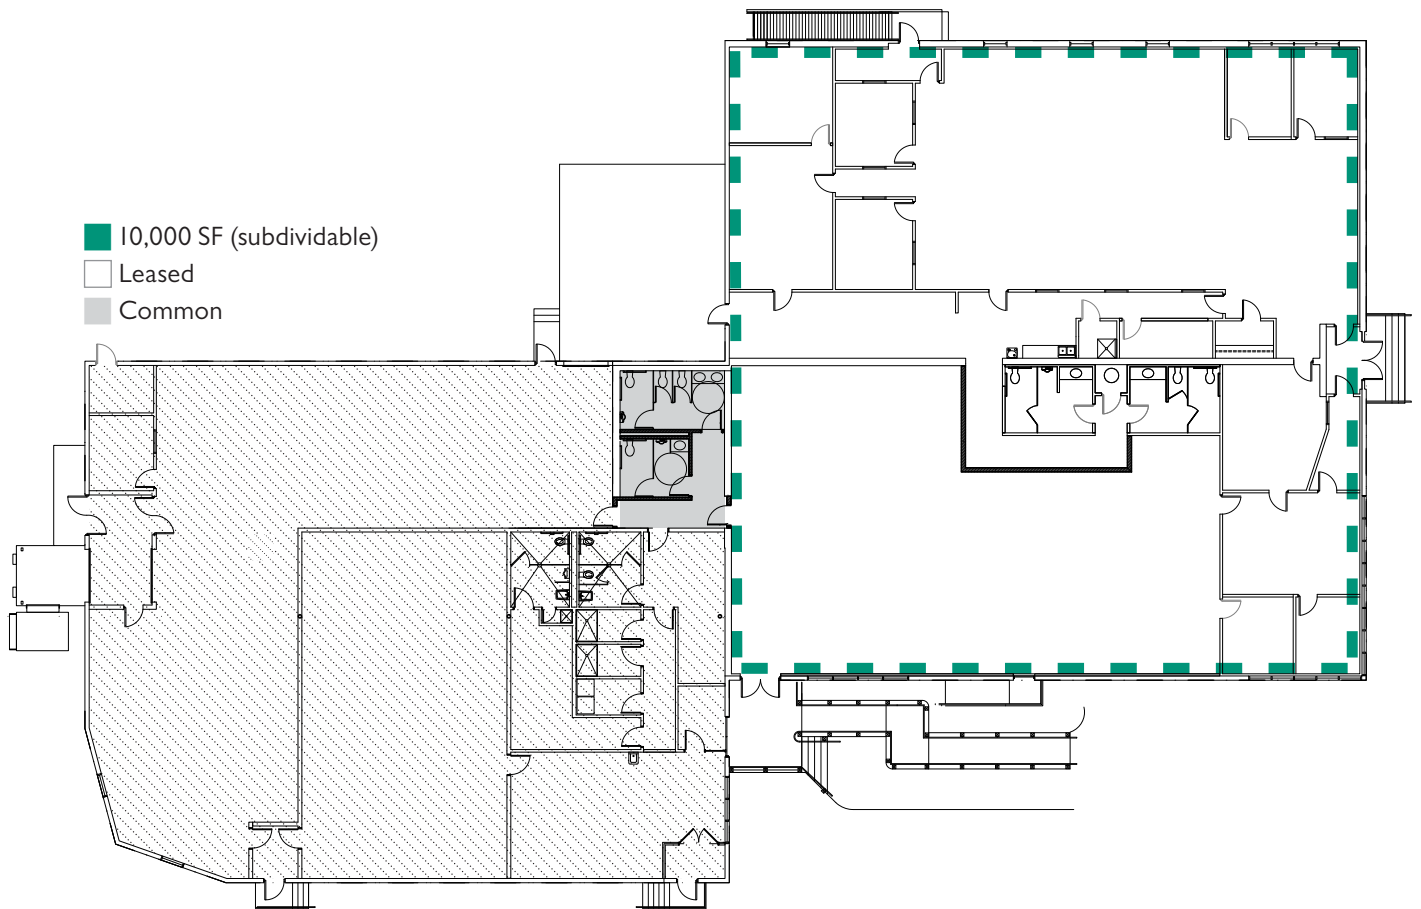

# 18 TERRY AVENUE

128 NORTH · BURLINGTON, MA

**18,000 SF OFFICE/FLEX FOR SALE OR LEASE**

LINCOLN  
PROPERTY  
COMPANY

ROB CRONIN  
Senior Vice President  
617.951.4147  
RCronin@LPC.com

JACK FISHER  
Associate  
617.951.4130  
JFisher@LPC.com