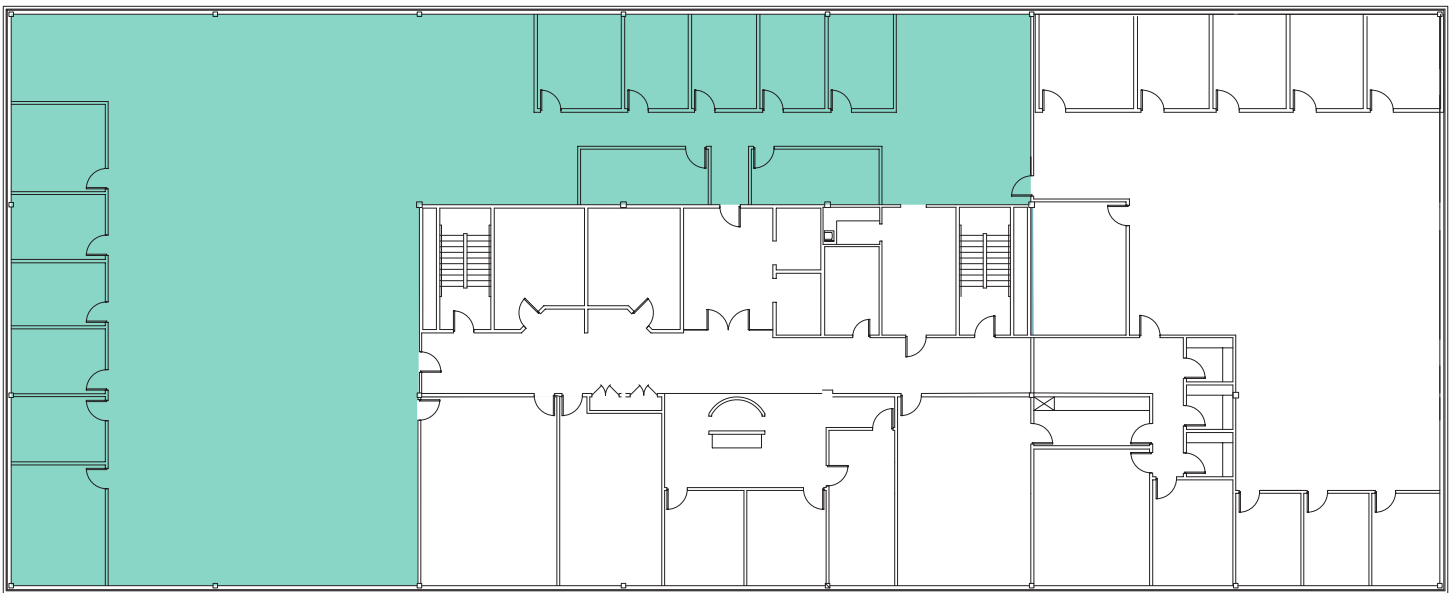

RK EXECUTIVE CENTER

201 Boston Post Road West | Marlborough, MA

3RD FLOOR | 9,500 RSF

Floor Plan measurements are approximate and are for illustrative purposes only. While we do not doubt the floor plans accuracy, we make no guarantee, warranty or representation as to the accuracy and completeness of the floor plan.