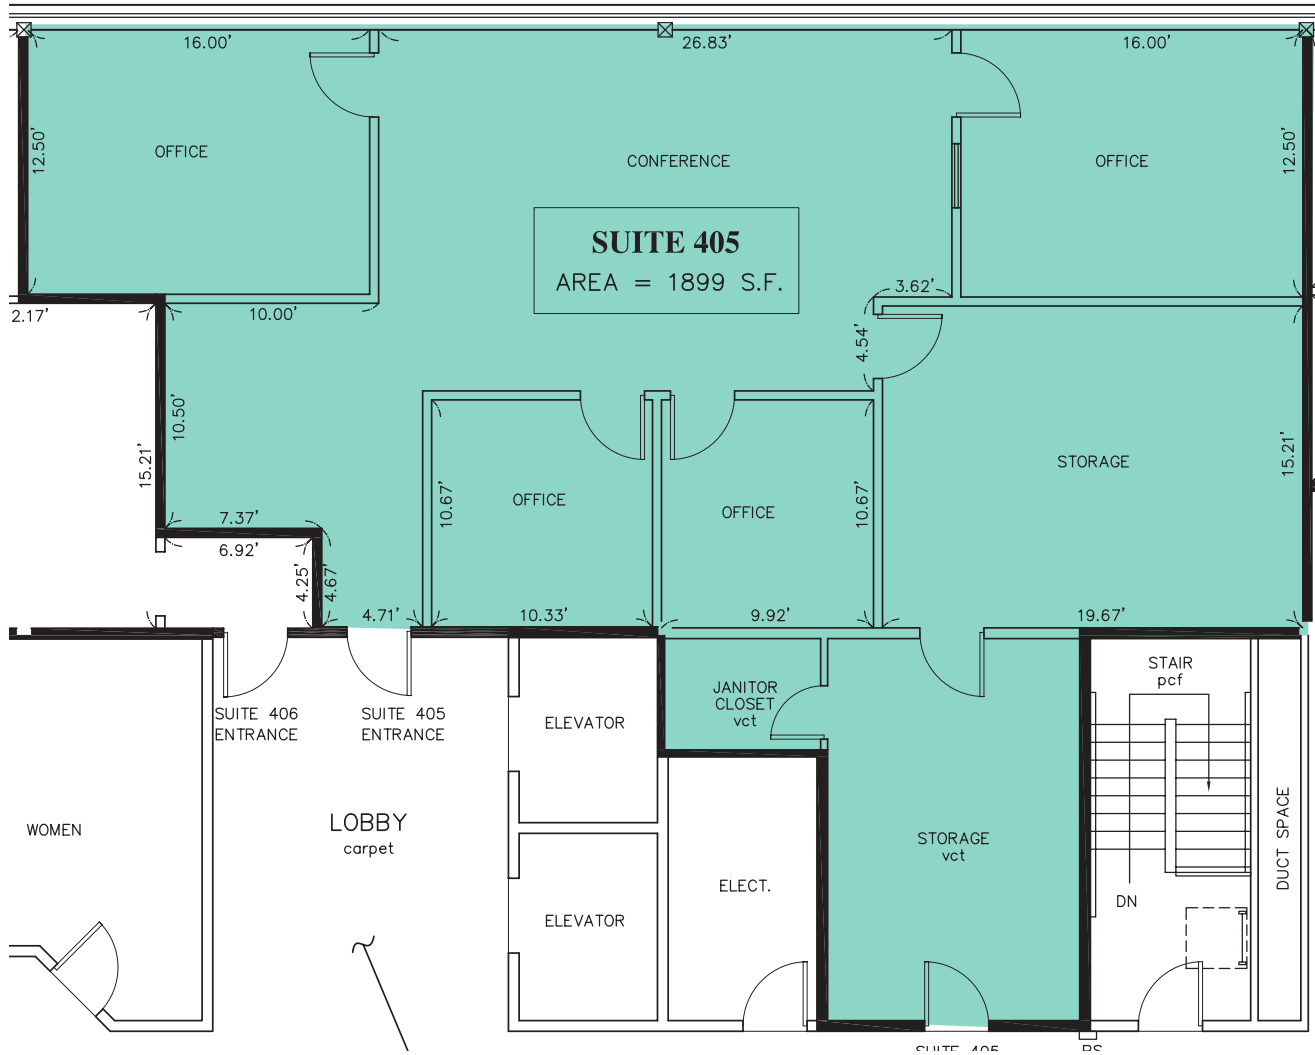

RK EXECUTIVE CENTER

201 Boston Post Road West | Marlborough, MA

4TH FLOOR | 2,200 SF

Floor Plan measurements are approximate and are for illustrative purposes only. While we do not doubt the floor plans accuracy, we make no guarantee, warranty or representation as to the accuracy and completeness of the floor plan.