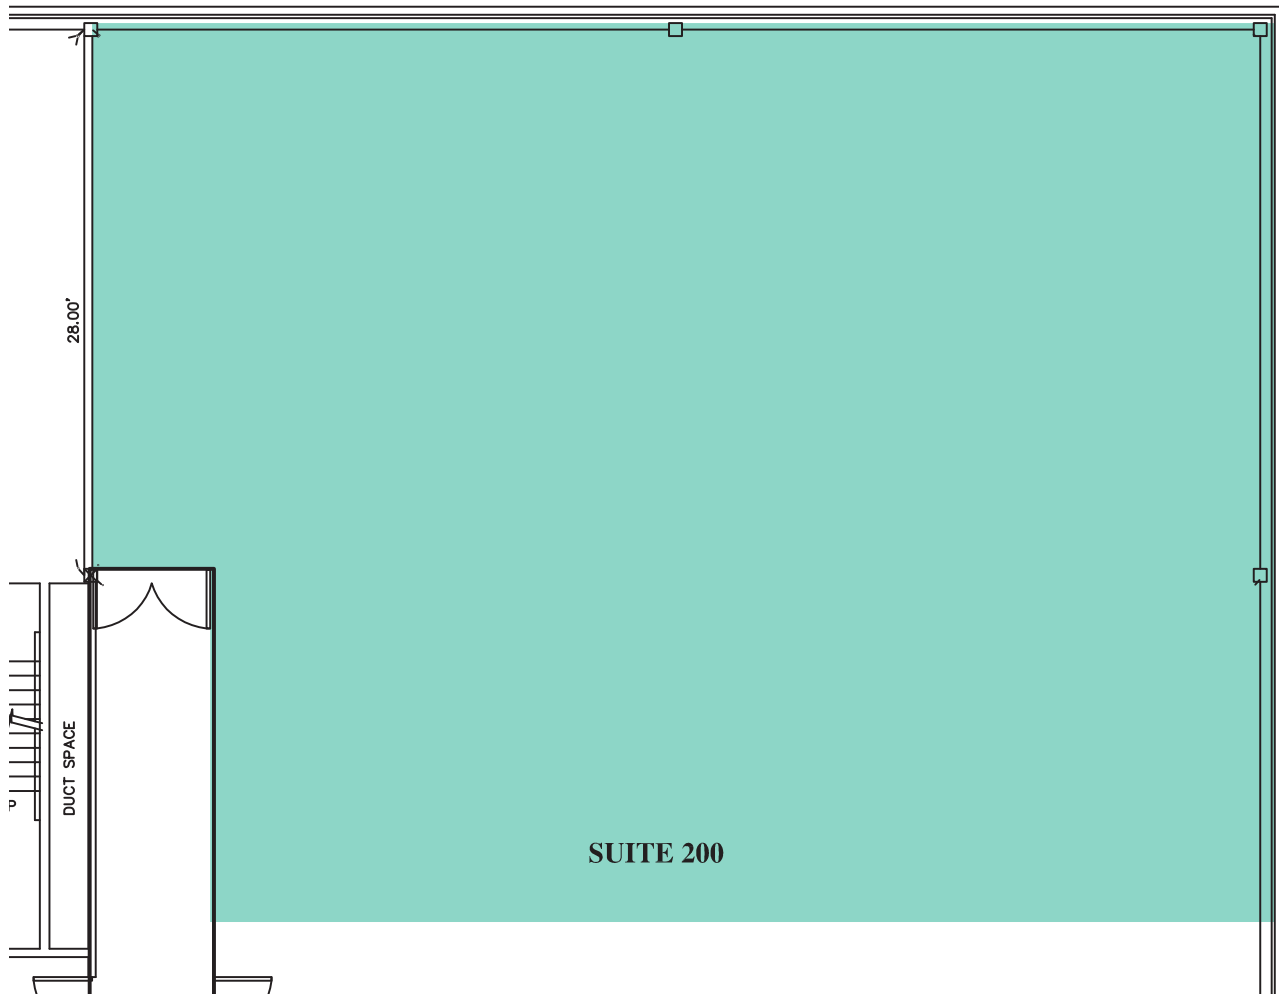

RK EXECUTIVE CENTER

201 Boston Post Road West | Marlborough, MA

2ND FLOOR | 3,140 SF

Floor Plan measurements are approximate and are for illustrative purposes only. While we do not doubt the floor plans accuracy, we make no guarantee, warranty or representation as to the accuracy and completeness of the floor plan.