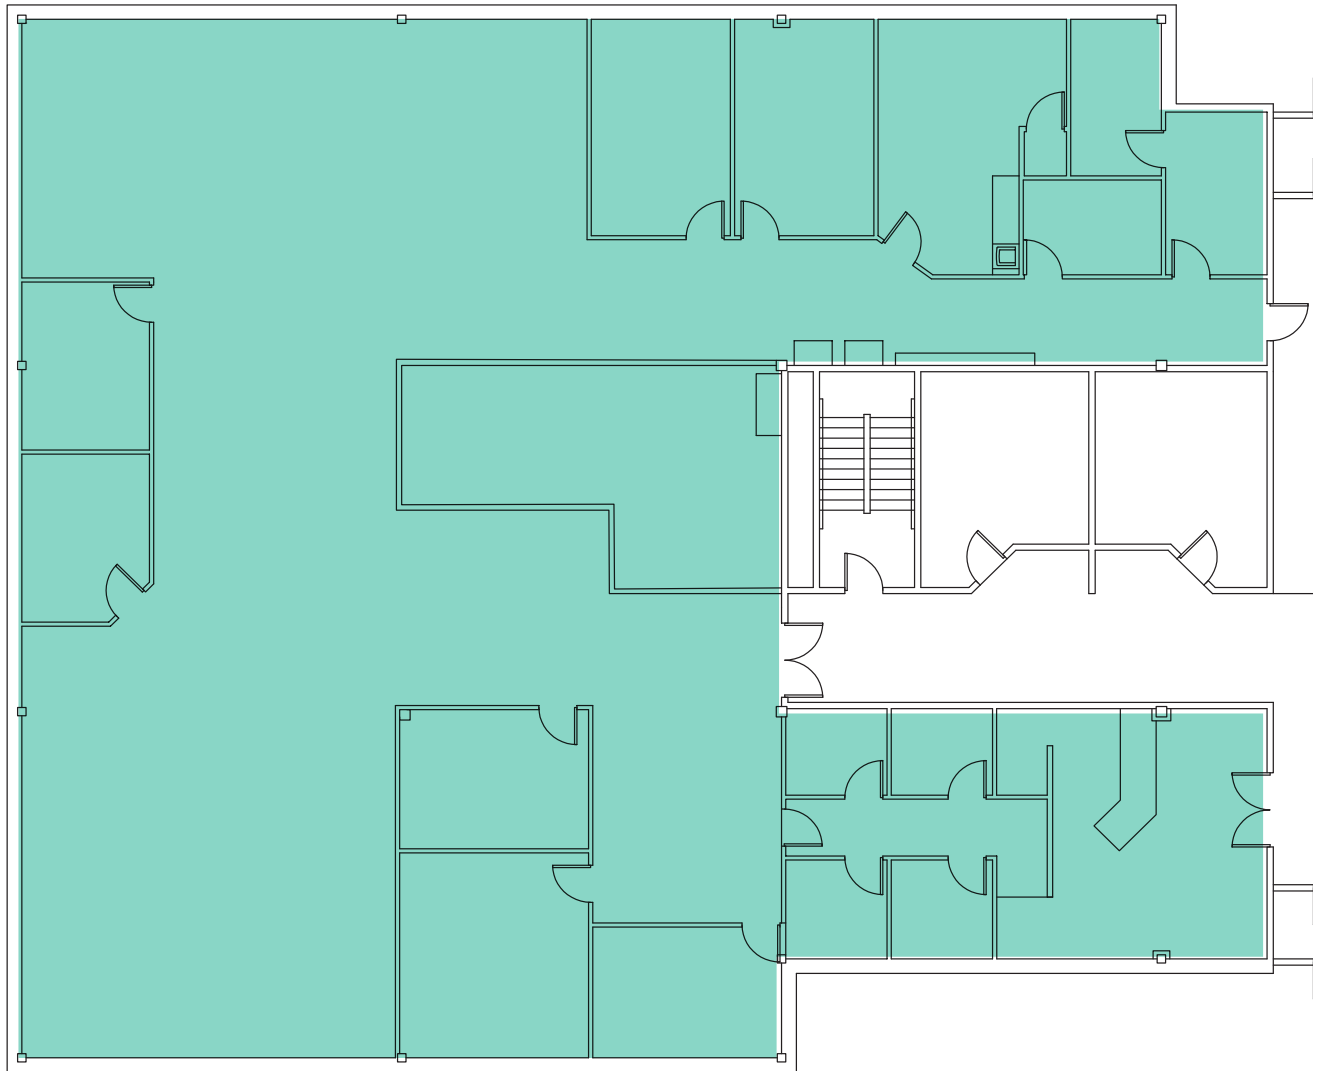

RK EXECUTIVE CENTER

201 Boston Post Road West | Marlborough, MA

1ST FLOOR | 8,750 SF

Floor Plan measurements are approximate and are for illustrative purposes only. While we do not doubt the floor plans accuracy, we make no guarantee, warranty or representation as to the accuracy and completeness of the floor plan.