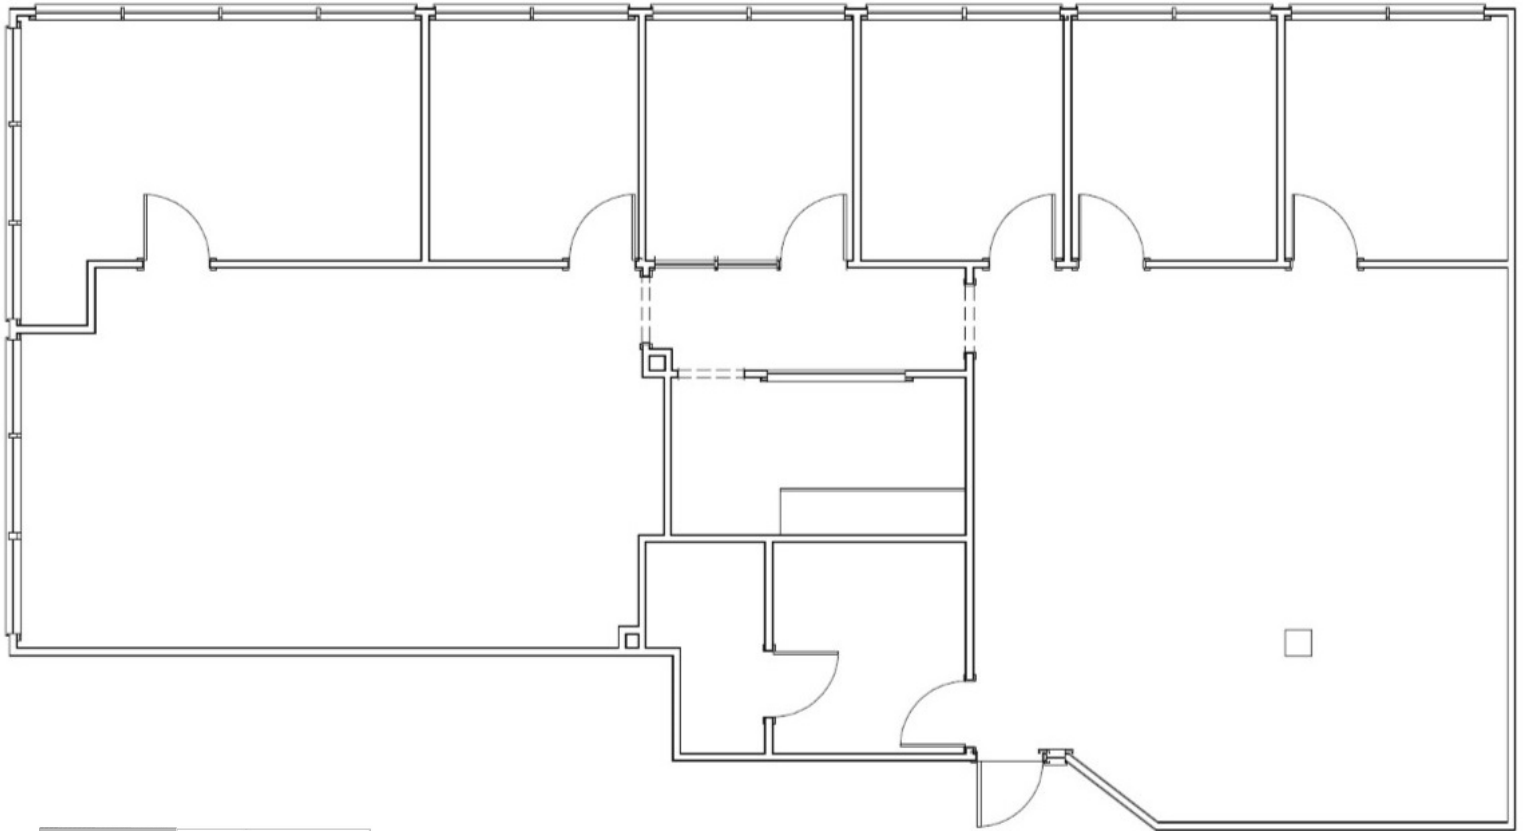

128 NORTH · PEABODY, MA  
**EIGHT ESSEX CENTER DRIVE**

3<sup>RD</sup> FLOOR · 2,907 SF

*Floor Plan measurements are approximate and are for illustrative purposes only. While we do not doubt the floor plans accuracy, we make no guarantee, warranty or representation as to the accuracy and completeness of the floor plan.*