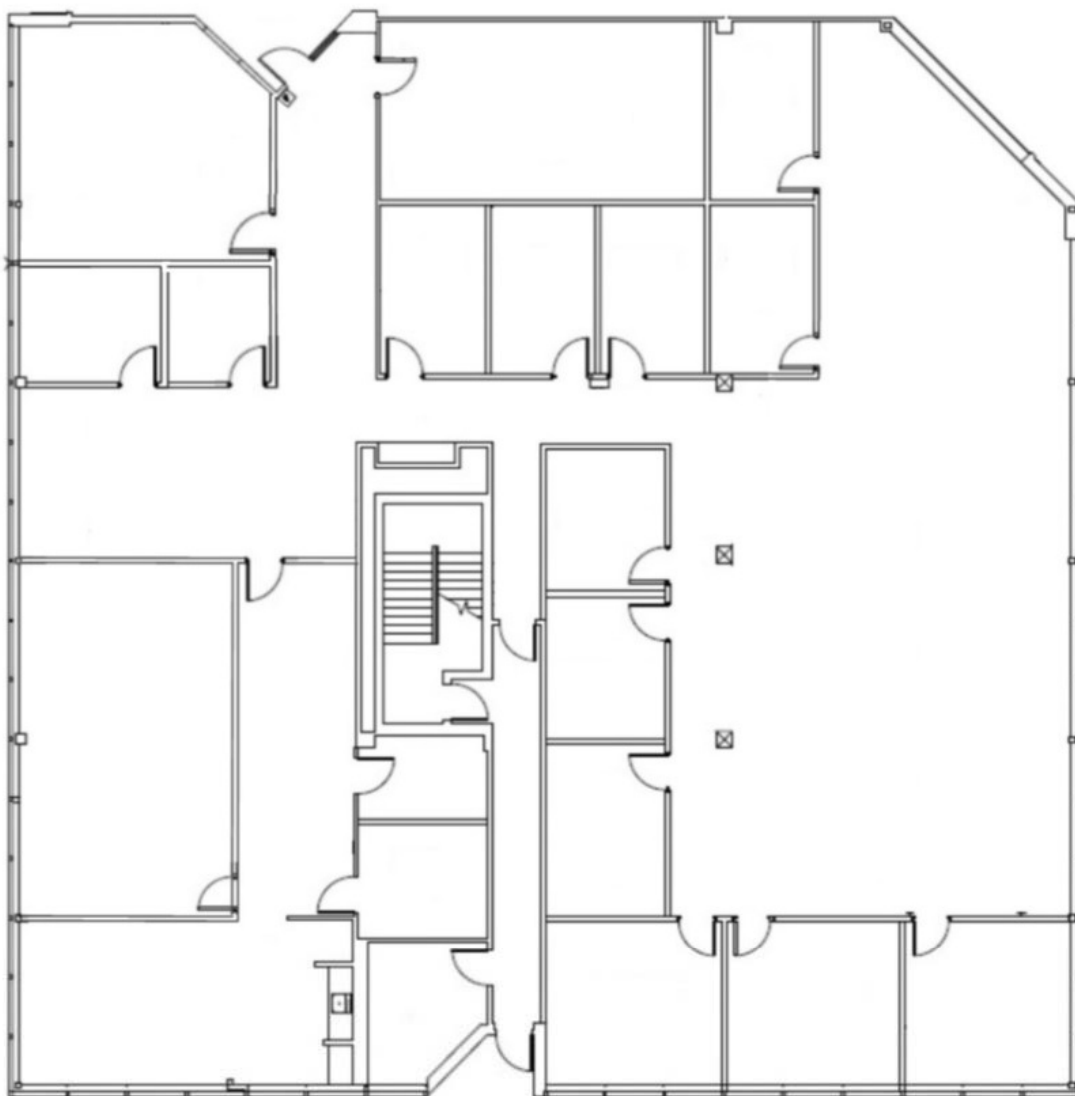

128 NORTH · PEABODY, MA
EIGHT ESSEX CENTER DRIVE
1ST FLOOR · 8,812 SF

Floor Plan measurements are approximate and are for illustrative purposes only. While we do not doubt the floor plans accuracy, we make no guarantee, warranty or representation as to the accuracy and completeness of the floor plan.