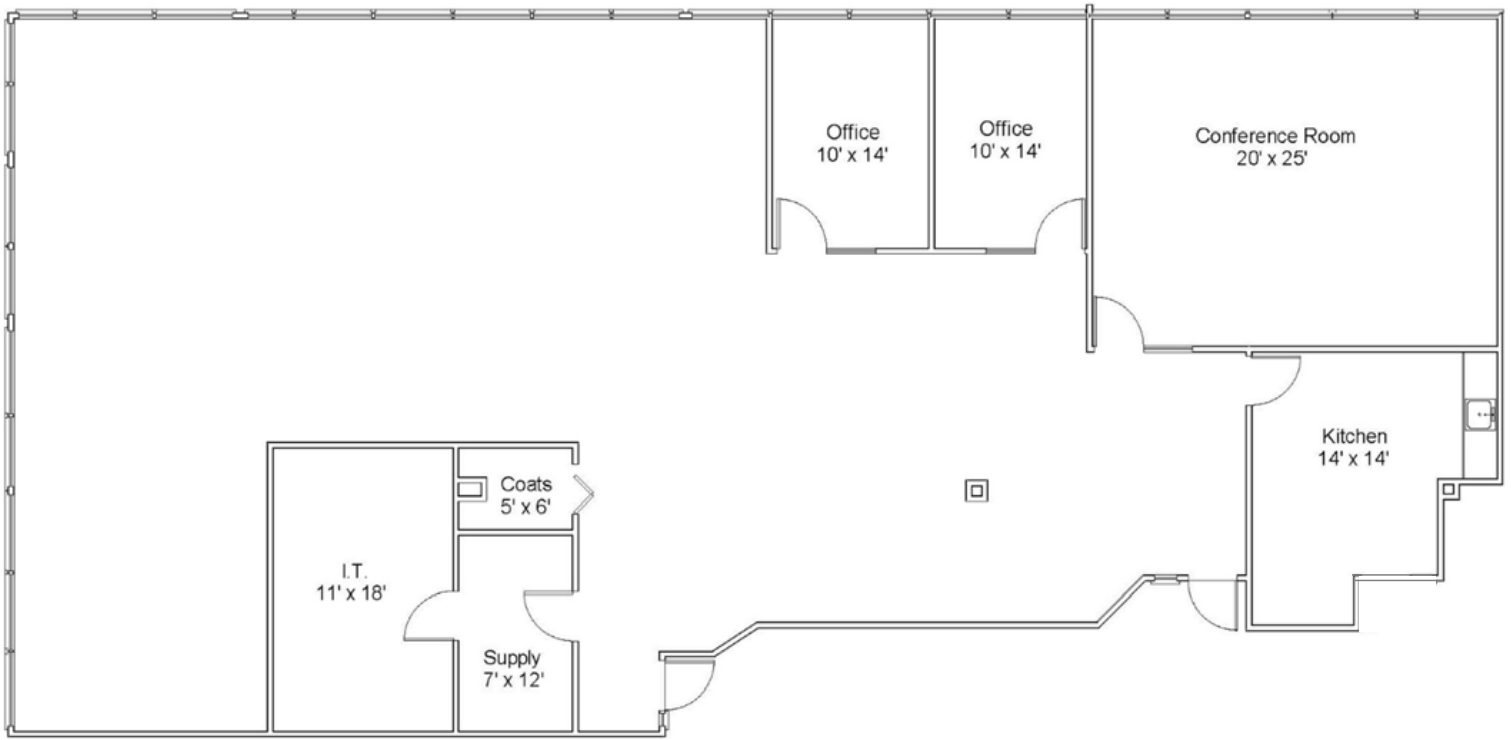

128 NORTH · PEABODY, MA
EIGHT ESSEX CENTER DRIVE
2ND FLOOR · 4,562 SF

Floor Plan measurements are approximate and are for illustrative purposes only. While we do not doubt the floor plans accuracy, we make no guarantee, warranty or representation as to the accuracy and completeness of the floor plan.