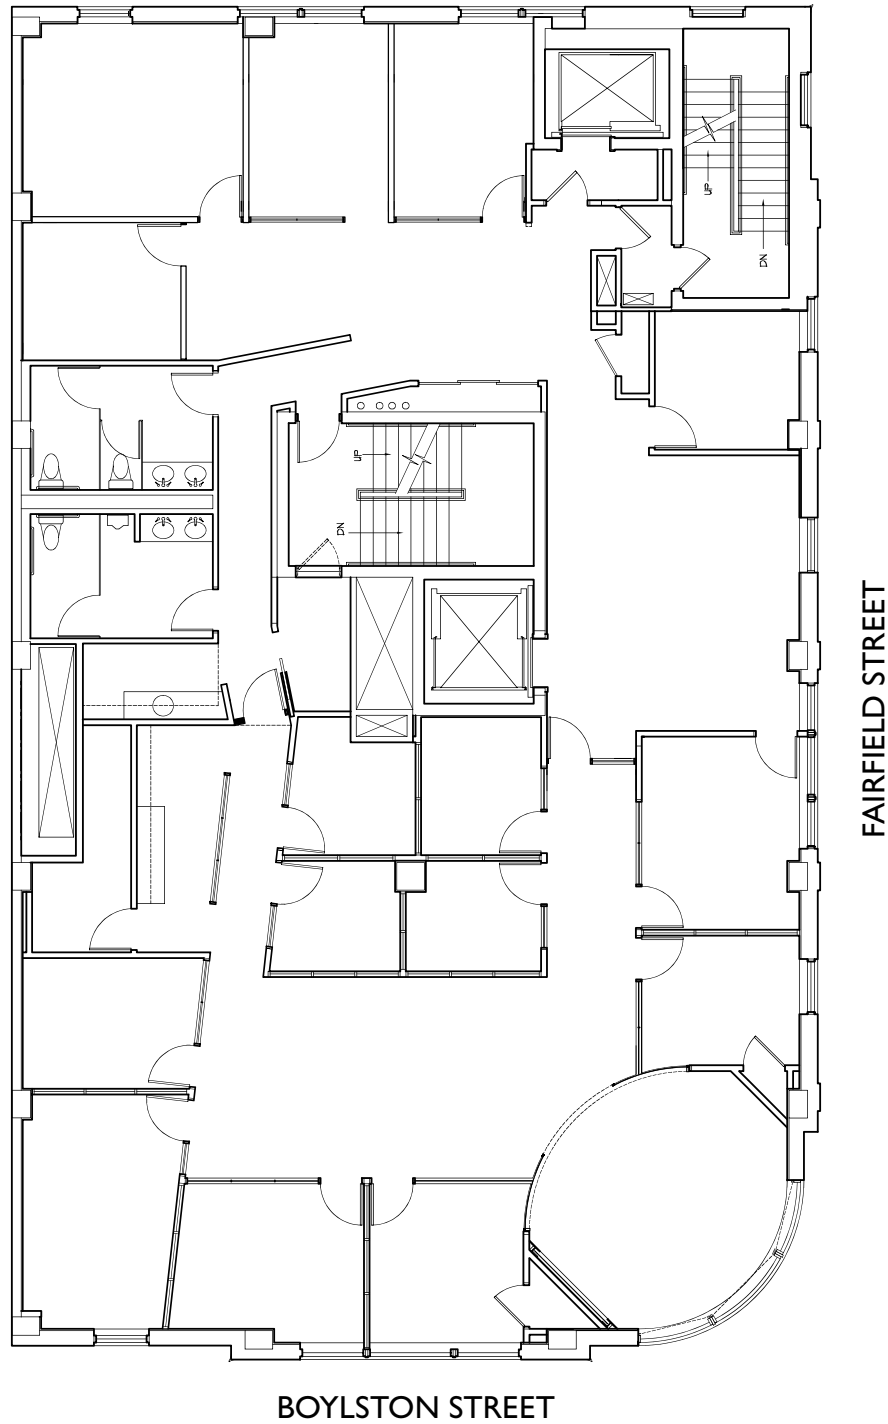

# 801 BOYLSTON STREET

BACK BAY | BOSTON, MA

4<sup>TH</sup> FLOOR | 5,311 SF

**JEFFREY MOORE**  
Senior Vice President  
617.951.4161  
jmoore@lpc.com

**BRENDAN MILLER**  
Vice President  
617.951.4148  
bmiller@lpc.com