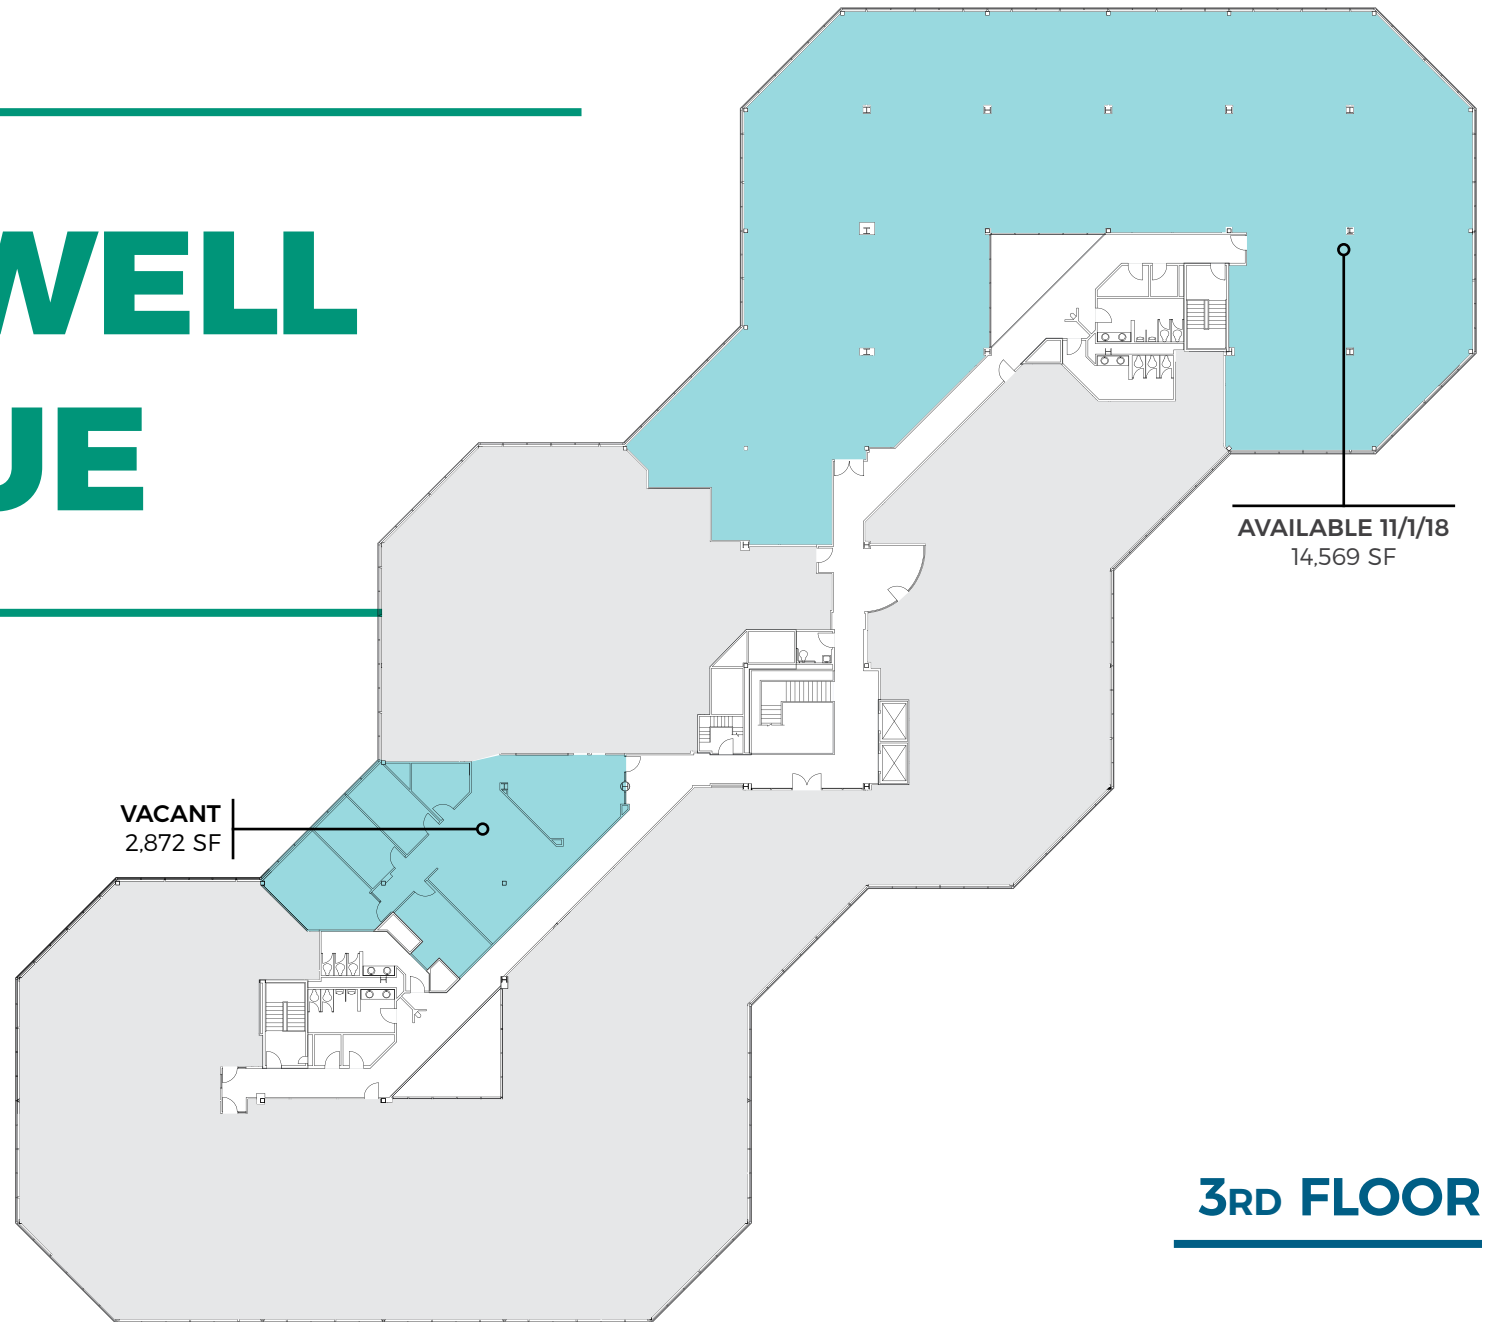

91

HARTWELL AVENUE

LEXINGTON, MA

3RD FLOOR

LINCOLN
PROPERTY
COMPANY

TIM LATHAM
Senior Vice President
617.951.4104
tlatham@lpc.com

JEFFREY MOORE
Senior Vice President
617.951.4161
jmoore@lpc.com

CHRIS DEVAUX
Vice President
617.951.4124
cdevaux@lpc.com

CHRISTOPHER SCOTT
Assistant Vice President
617.951.4135
cscott@lpc.com

53 State Street, 8th Floor, Boston, MA 02109 | 617.951.4100 | www.lpcboston.com

Floor Plan measurements are approximate and are for illustrative purposes only. While we do not doubt the floor plans accuracy, we make no guarantee, warranty or representation as to the accuracy and completeness of the floor plan.