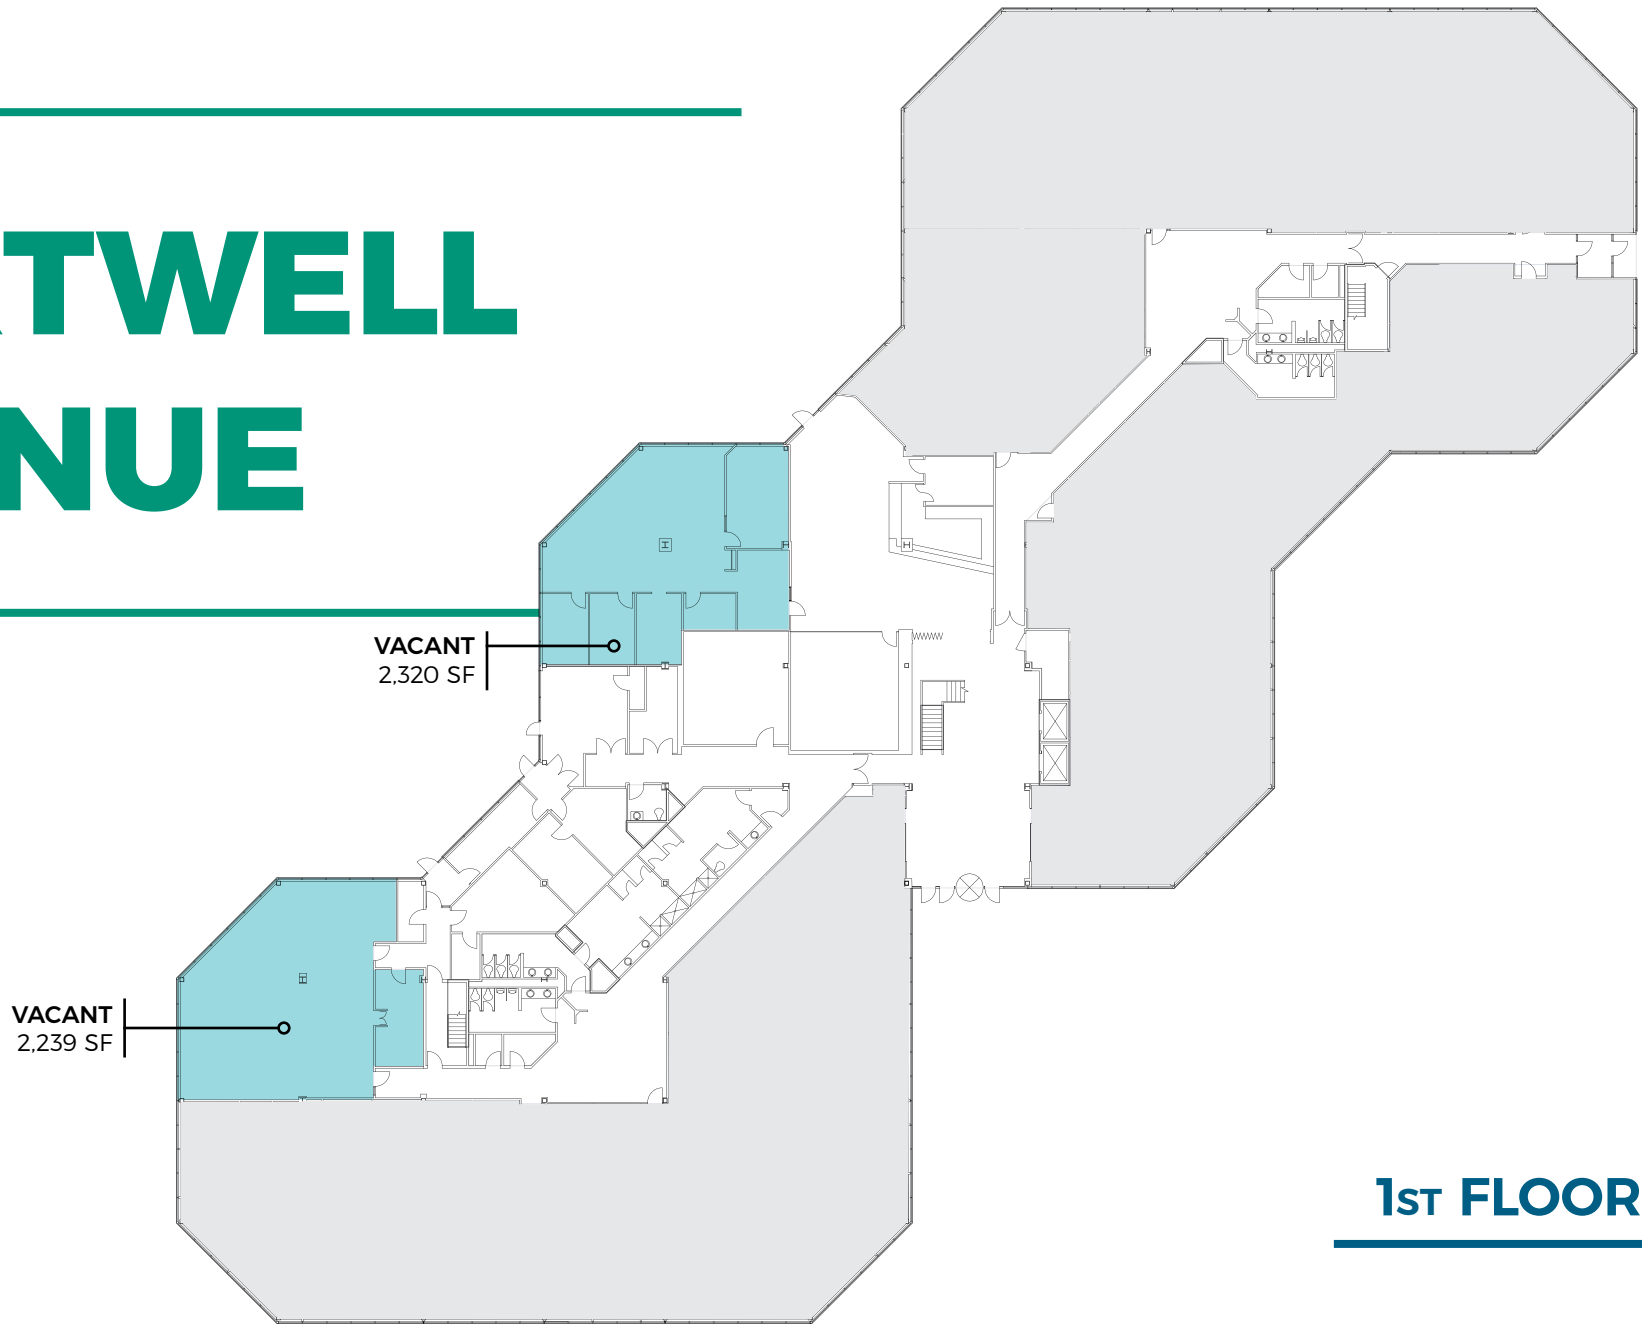

91

HARTWELL AVENUE

LEXINGTON, MA

1ST FLOOR

**LINCOLN
PROPERTY
COMPANY**

TIM LATHAM
Senior Vice President
617.951.4104
tlatham@lpc.com

JEFFREY MOORE
Senior Vice President
617.951.4161
jmoore@lpc.com

CHRIS DEVAUX
Vice President
617.951.4124
cdevaux@lpc.com

CHRISTOPHER SCOTT
Assistant Vice President
617.951.4135
cscott@lpc.com

53 State Street, 8th Floor, Boston, MA 02109 | 617.951.4100 | www.lpcboston.com

Floor Plan measurements are approximate and are for illustrative purposes only. While we do not doubt the floor plans accuracy, we make no guarantee, warranty or representation as to the accuracy and completeness of the floor plan.